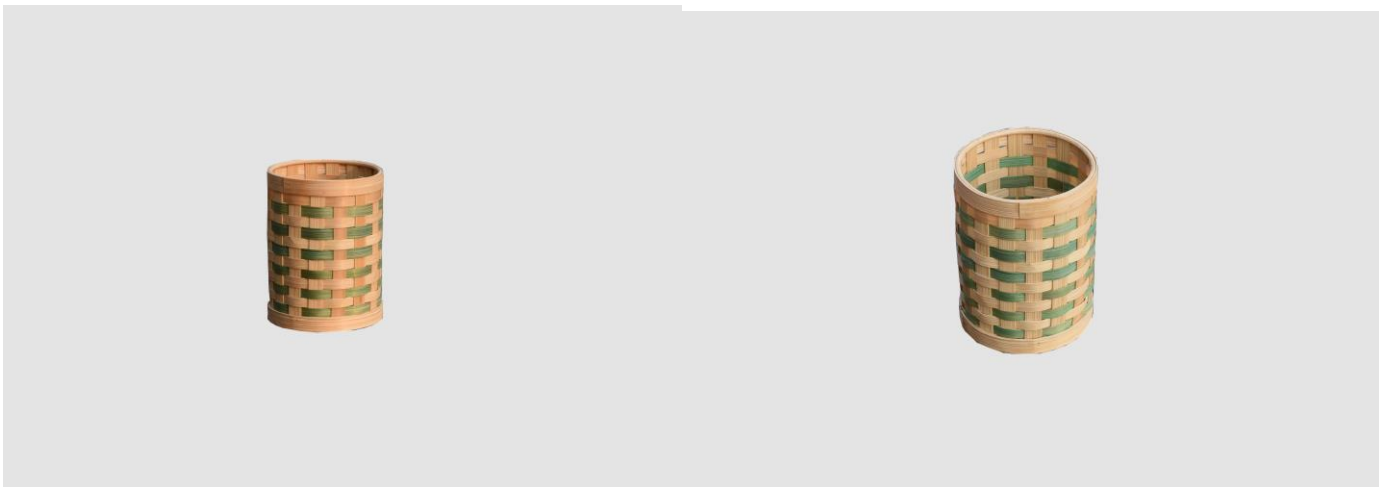

Baskets and Bins

(dimensions are in inches)

Name: **Light Red Cylindrical Bin**

Dimension in inches: 8.7 diameter 9.2 height

Price:Rs. 849

Name: **cylindrical bin with green stripes**

Dimensions: 9 diameter 9.4 height

Price:Rs. 849

Name: **Tokri(basket) with green stripes**

Dimensions: 12 length 8.8 breadth 3.5 Height

Price:Rs. 399

Name: **tokri(basket) with rainbow stripes**

Dimensions: 11.2 diameter 3.2 height

Price:Rs.349

Name: **Pen Holder with colored stripes**

Dimensions: 11.2 diameter 3.2 height

Price:Rs. 299

Name: **small Tokri(basket)**

Dimensions: 9.2 length 6.8 breadth 1.6 height

Price:Rs.249

Name: Small oval Tokri(basket)

Dimensions: 8.2 length 6.1 breadth 2.8 height

Price:Rs.299

Name: small box/container

Dimensions: 4 length 2.9 breadth 1.7 height

Price:Rs.399

Name: Tokri(basket) with Handle

Dimensions: 14 length 11.2 breadth 3 height