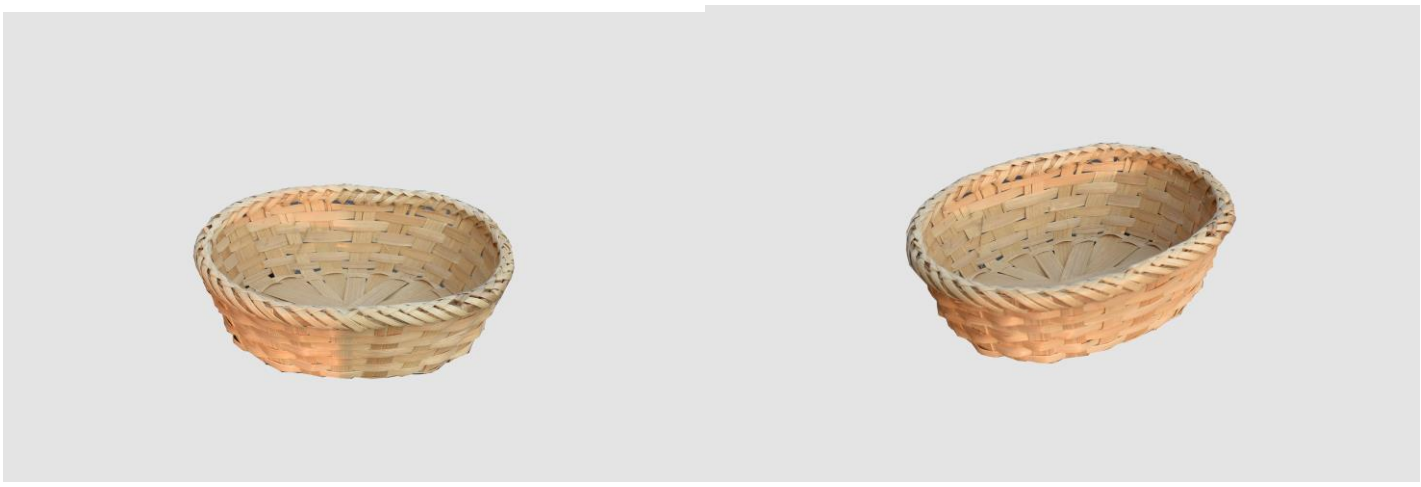

Baskets and Bins

(dimensions are in inches)

Name: **Light Red Cylindrical Bin**

Dimension in inches: 8.7 diameter 9.2 height

Price:Rs. 849

Name: **cylindrical bin with green stripes**

Dimensions: 9 diameter 9.4 height

Price:Rs. 849

Name: **Tokri(basket) with green stripes**

Dimensions: 12 length 8.8 breadth 3.5 Height

Price:Rs. 399

Name: **tokri(basket) with rainbow stripes**

Dimensions: 11.2 diameter 3.2 height

Price:Rs.349

Name: **Pen Holder with colored stripes**

Dimensions: 11.2 diameter 3.2 height

Price:Rs. 299

Name: **small Tokri(basket)**

Dimensions: 9.2 length 6.8 breadth 1.6 height

Price:Rs.249

Name: Small oval Tokri(basket)

Dimensions: 8.2 length 6.1 breadth 2.8 height

Price:Rs.299

Name: small box/container

Dimensions: 4 length 2.9 breadth 1.7 height

Price:Rs.399

Name: Tokri(basket) with Handle

Dimensions: 14 length 11.2 breadth 3 height