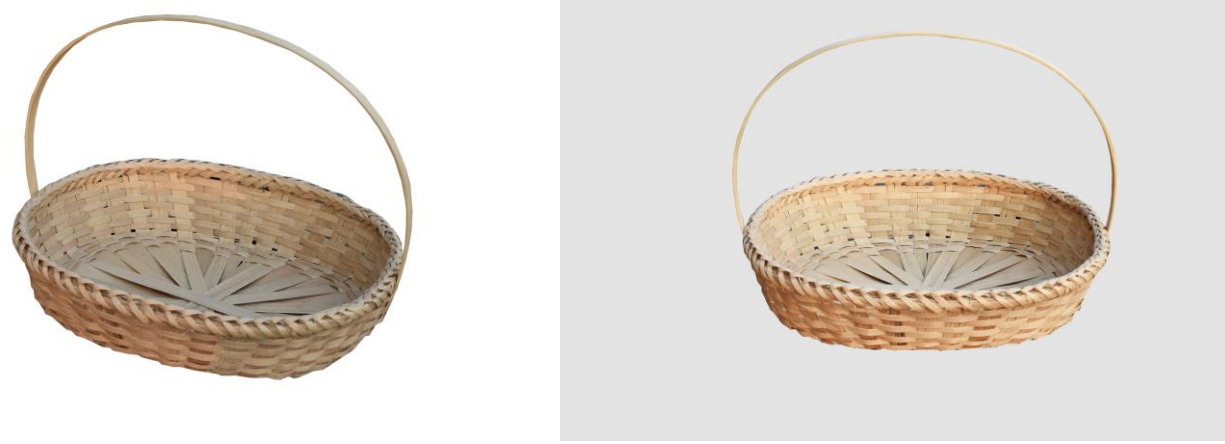

Baskets and Bins

(dimensions are in inches)

Name: **Light Red Cylindrical Bin**

Dimension in inches: 8.7 diameter 9.2 height

Price:Rs. 849

Name: **cylindrical bin with green stripes**

Dimensions: 9 diameter 9.4 height

Name: **Pen Holder with colored stripes**

Dimensions: 11.2 diameter 3.2 height

Price:Rs. 299

Name: **small Tokri(basket)**

Dimensions: 9.2 length 6.8 breadth 1.6 height

Price:Rs.249

Name: Small oval Tokri(basket)

Dimensions: 8.2 length 6.1 breadth 2.8 height

Price:Rs.299

Name: small box/container

Dimensions: 4 length 2.9 breadth 1.7 height

Price:Rs.399

Name: Tokri(basket) with Handle

Dimensions: 14 length 11.2 breadth 3 height