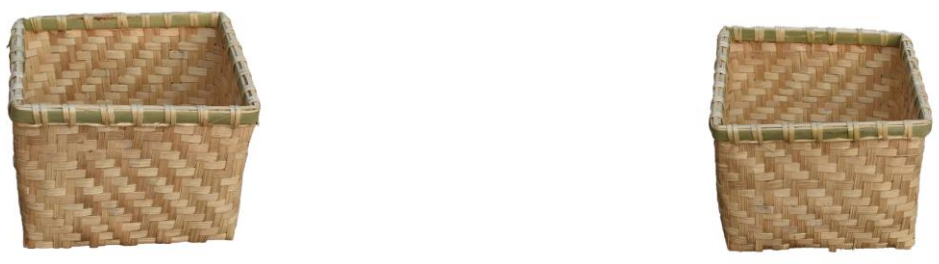

Dimensions: 12.4 diameter 3.7 height

Price:1199

Name: **Round Tokri(basket) with green stripes**

Dimensions: 10.5 length 3.8 height

Price:Rs. 499

Name: **Square Tokri(basket) with green stripes**

Dimensions: 7.6 length 5 height

Price:Rs..499

Name: **Square Tokri(basket)**

Dimensions: 7.3 length 5 height

Price:Rs. 499

Name: Dark brown rectangular Tokri(basket)

Dimensions: 11 length

9 breadth

6.6 height